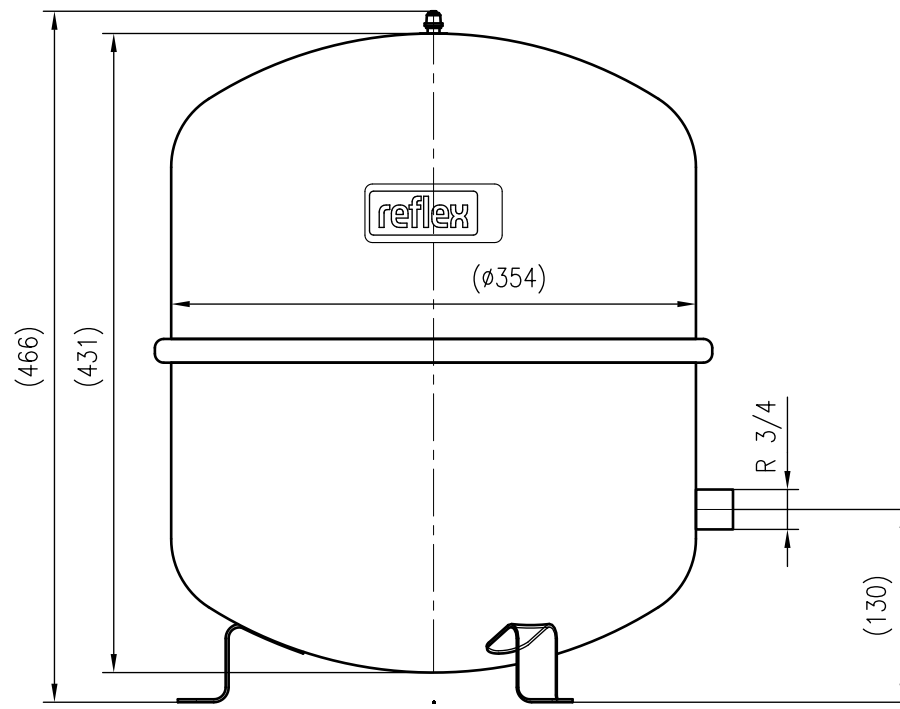

Maßstab/
Scale: 1:5

Format/
Size: A3

Revision
25.05.2020

Reflex N25 4bar gray – 8206301

Side view

Front view

Isometric view

Top view