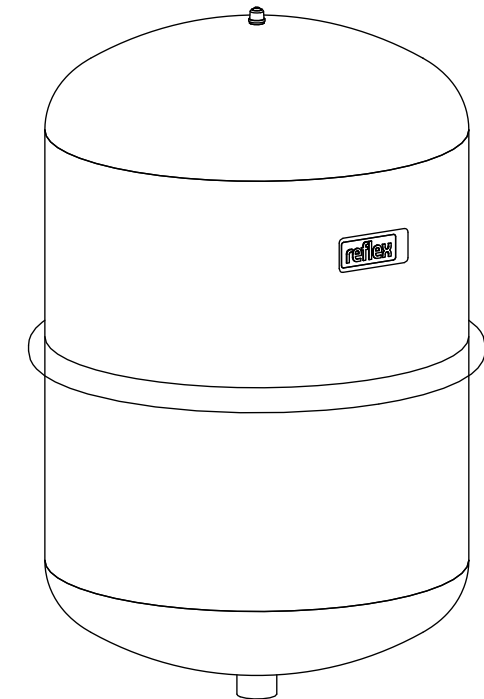

Isometric view