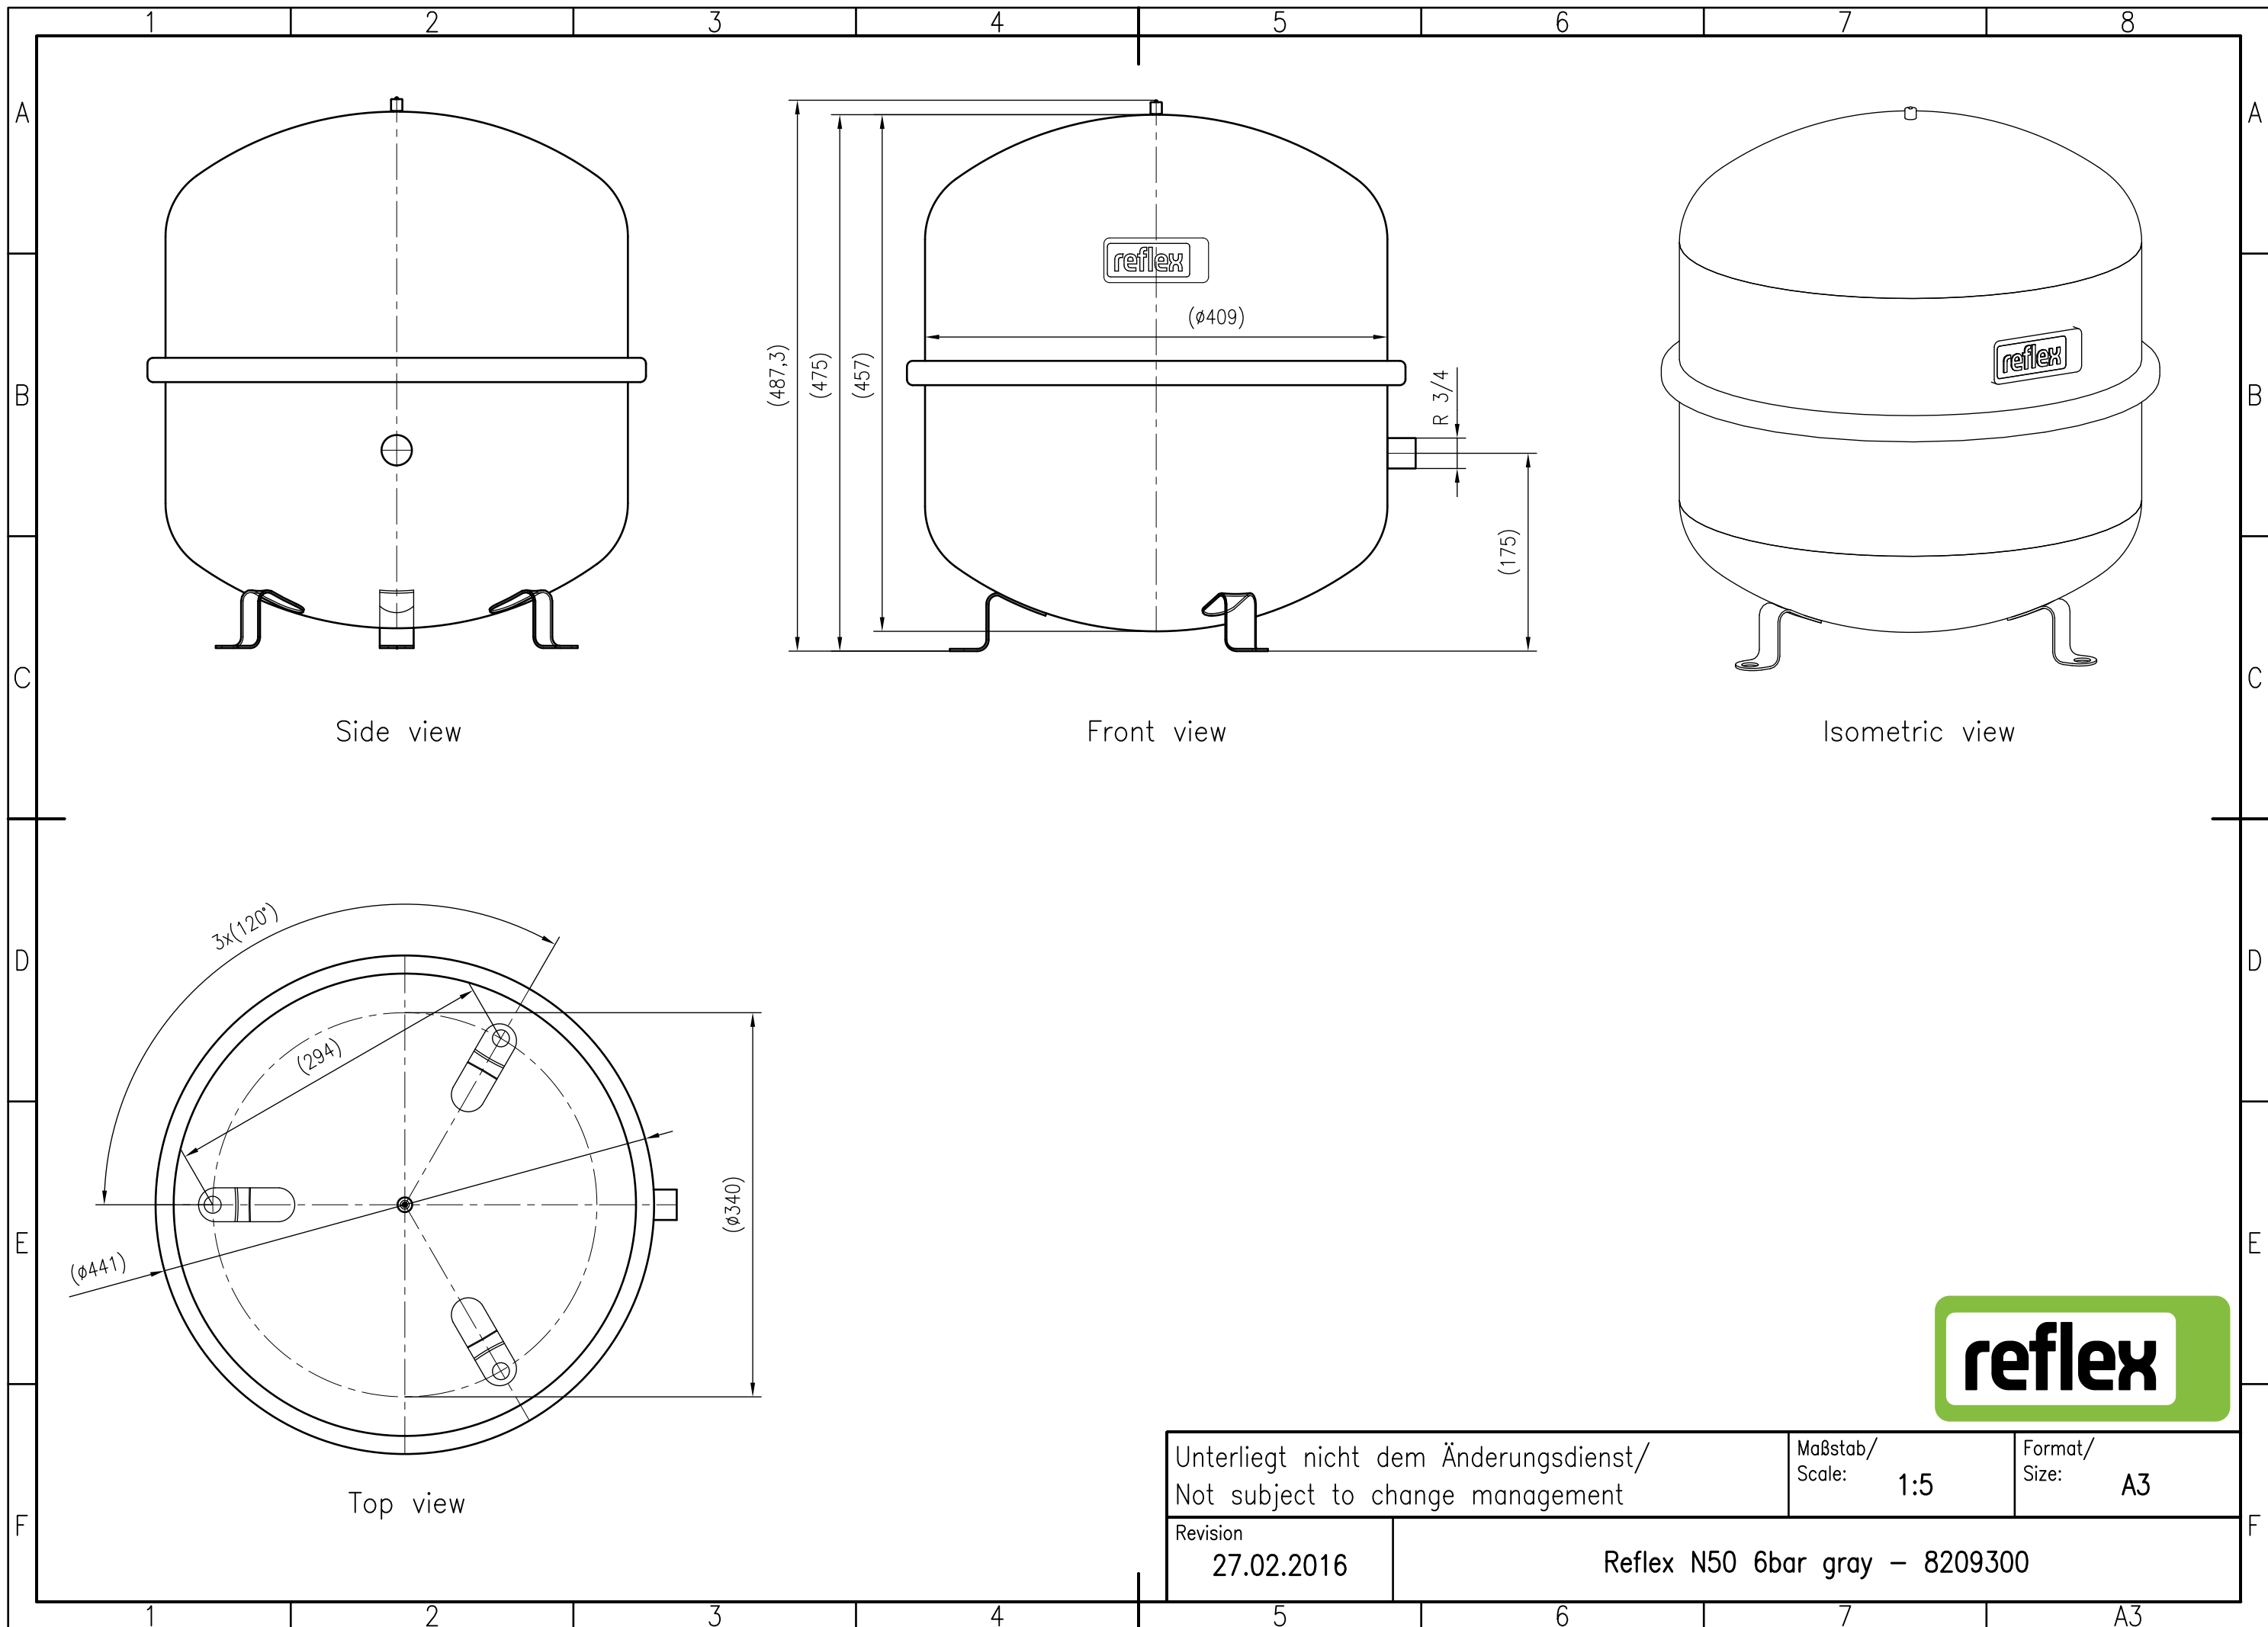

Side view

Front view

Isometric view

Top view

Unterliegt nicht dem Änderungsdienst/ Not subject to change management		Maßstab/ Scale: 1:5	Format/ Size: A3
Revision 27.02.2016	Reflex N50 6bar gray – 8209300		

A3